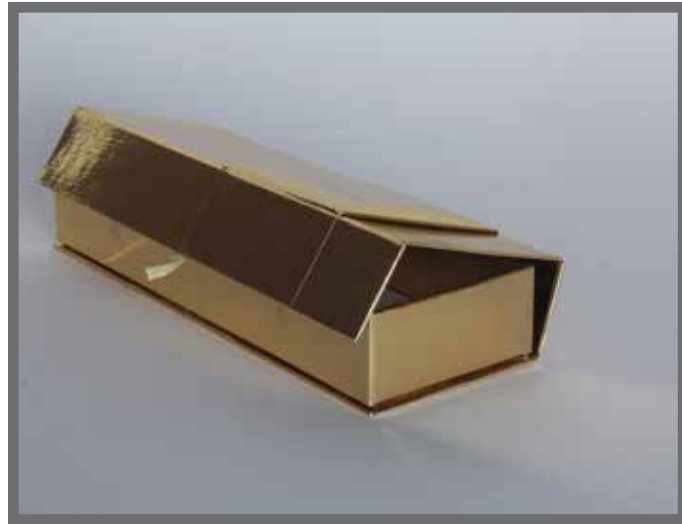

Terra design

Hard cover boxes

- Customization is available with minimum order condition