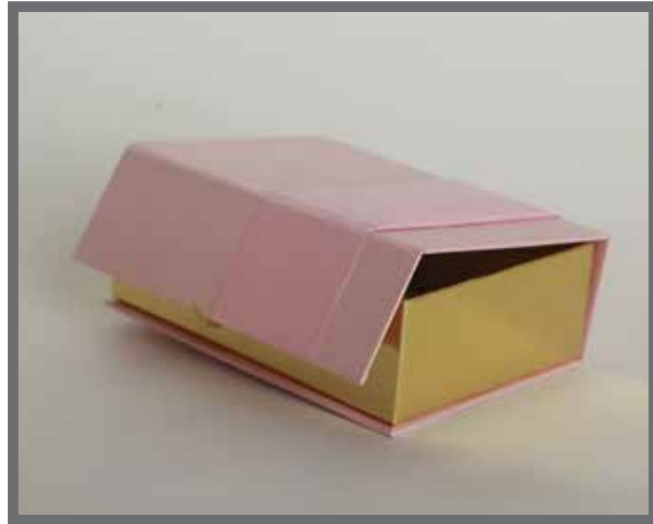

Terra design

Hard cover boxes

- Customization is available with minimum order condition